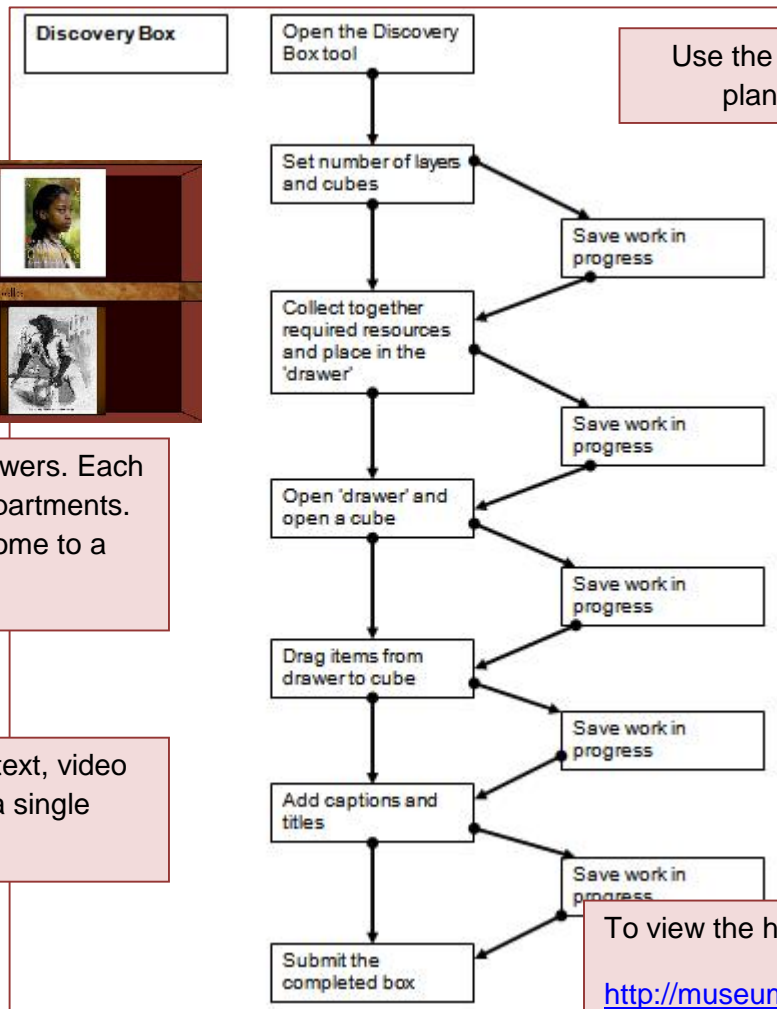

World War I Museum Box

<http://museumbox.e2bn.org/>

Museum Box enables the user to build up an argument or description of an event, person or historical period by placing items in a virtual box. What items, for example, would you put in a box to describe your life, the life of a Victorian Servant or Roman soldier; or to show that slavery was wrong and unnecessary? You can display anything from a text file to a movie!

Prior to using Museum Box please click on the link to complete the online registration form:

<http://gas.services.e2bn.org/registration?appID=museumBox>

Inside each box are drawers. Each drawer consists of compartments. Each compartment is home to a cube.

Up to 6 items (images, text, video files) can be stored on a single cube.

Use the flow diagram below to plan and create a box.

To view the help guides:

<http://museumbox.e2bn.org/teachers/>

How to view a previously created Box

3. Open a box title

Box title	Created by	Date
 Chains By Laurie Halse Anderson	lamigdal	14th October 2010

4. Select the layer to be viewed

5. Select a compartment. Click to open your selection. The items linked to the cube inside this compartment will be displayed. To enlarge an image or article click on its thumbnail.