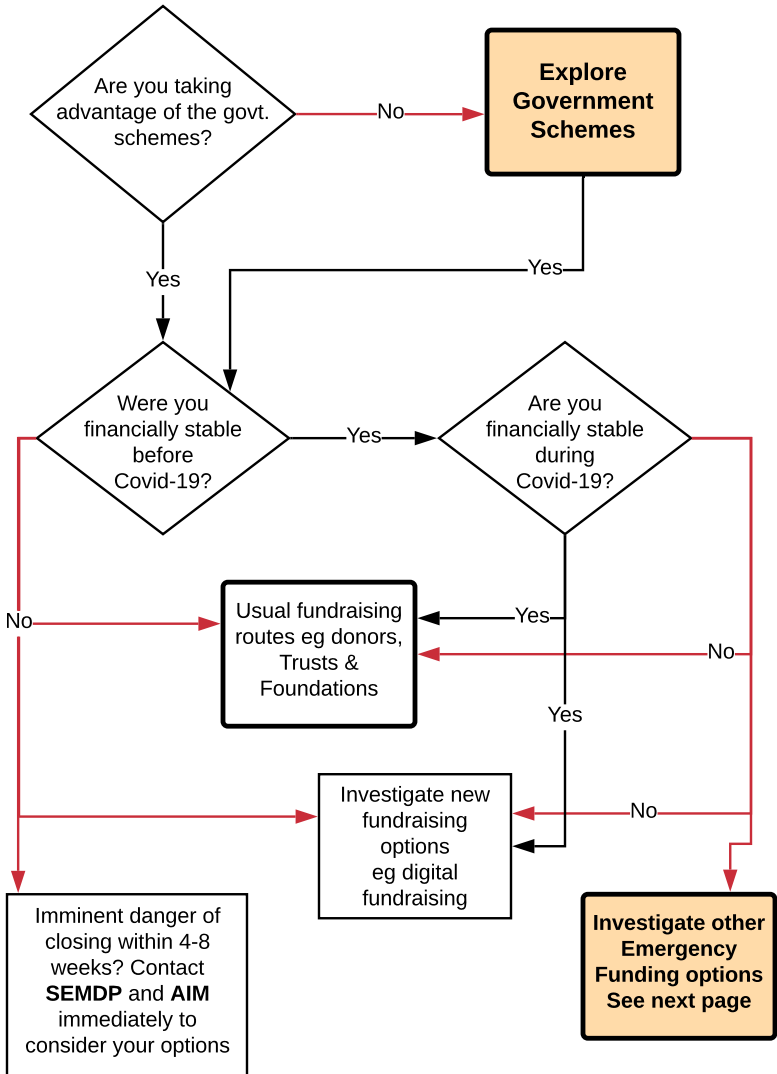

# Financial Stability for non-NPO organisations

Based on a funding flowchart created by West Midlands Museum Development

Are you an AIM member? — Yes —> **Get free advice and support re ACE and NLHF Emergency funds**

**Support from SEMDP**  
Free, 1-hr bid-writing surgeries for ACE/NLHF funding available to SE museums.  
[southeastmuseums.org](http://southeastmuseums.org)