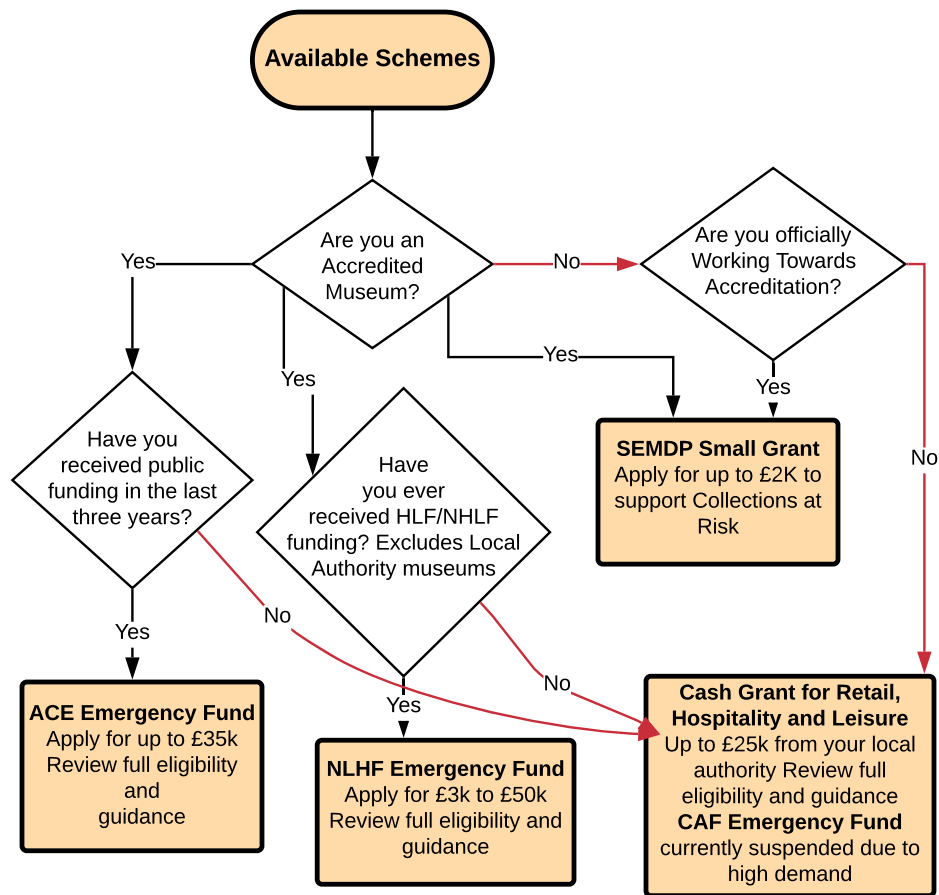

# Financial Stability for non-NPO organisations

Based on a funding flowchart created by West Midlands Museum Development

Are you an AIM member? — Yes —> **Get free advice and support re ACE and NLHF Emergency funds**

**Support from SEMDP**  
Free, 1-hr bid-writing surgeries for ACE/NLHF funding available to SE museums.  
[southeastmuseums.org](http://southeastmuseums.org)